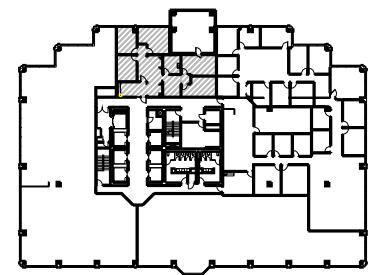

10 South LaSalle
Chicago, Illinois

10 South LaSalle
Owner, LLC.

Contact:

Mark Bâby
312-448-6220
mark.baby@streamrealty.com

Ben Cleveland
312-448-6221
ben.cleveland@streamrealty.com

Key Plan

Suite 3320 Floor Plan - 2,028 RSF

Scale: 1/8"=1'-0"

v1.1

studio **3** design
312-635-6500