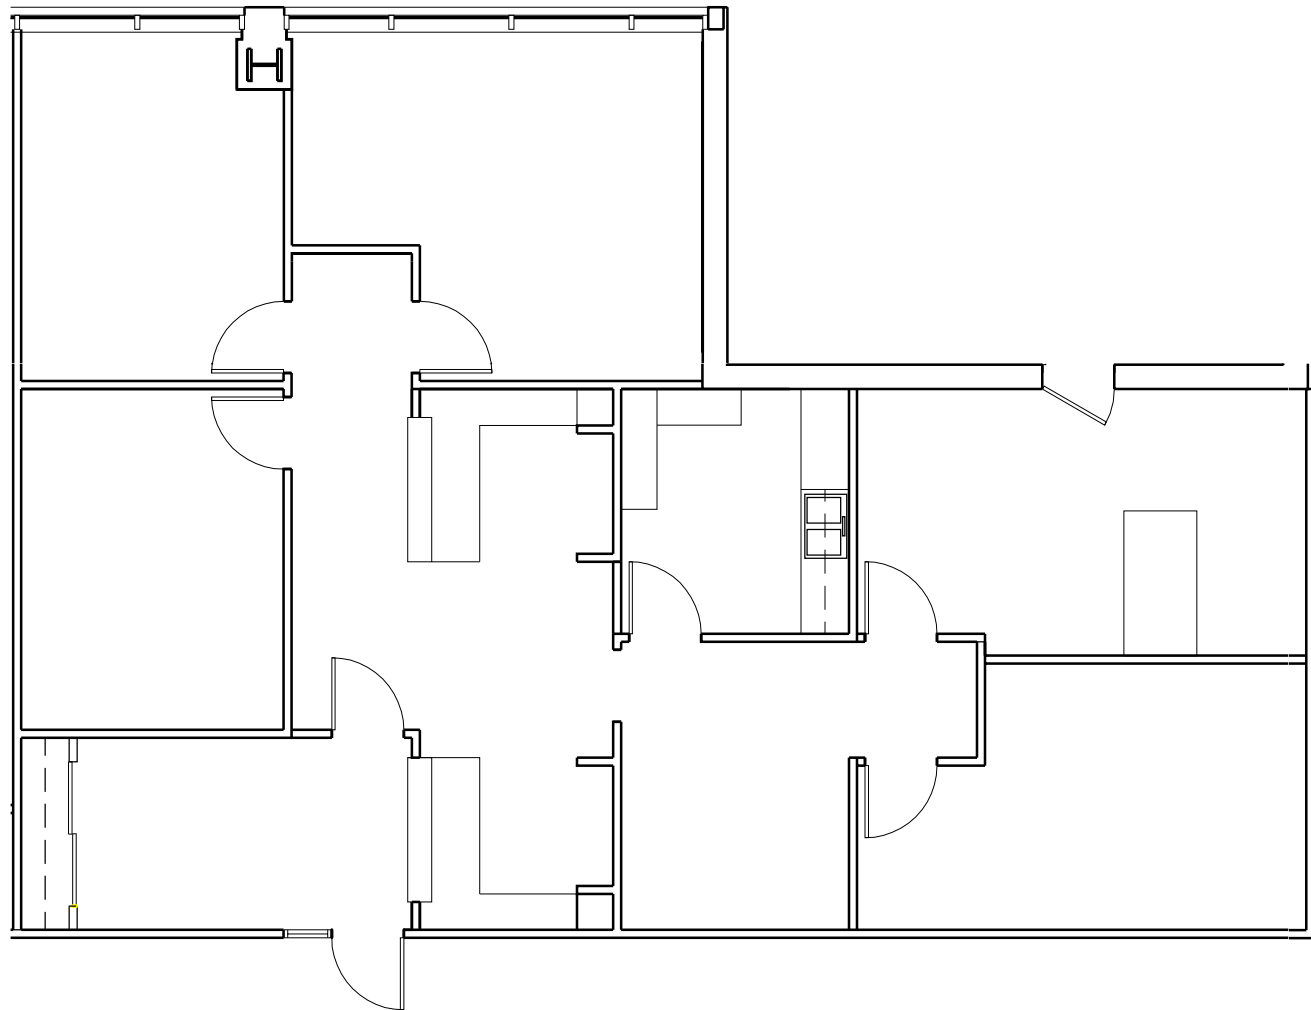

10 South LaSalle
Chicago, Illinois

10 South LaSalle
Owner, LLC.

Contact:

Mark Bâby
312-448-6220
mark.baby@streamrealty.com

Ben Cleveland
312-448-6221
ben.cleveland@streamrealty.com

Key Plan

Suite 3320 Floor Plan - 2,028 RSF

Scale: 1/8"=1'-0"

v1.1

studio **3** design
312-635-6500