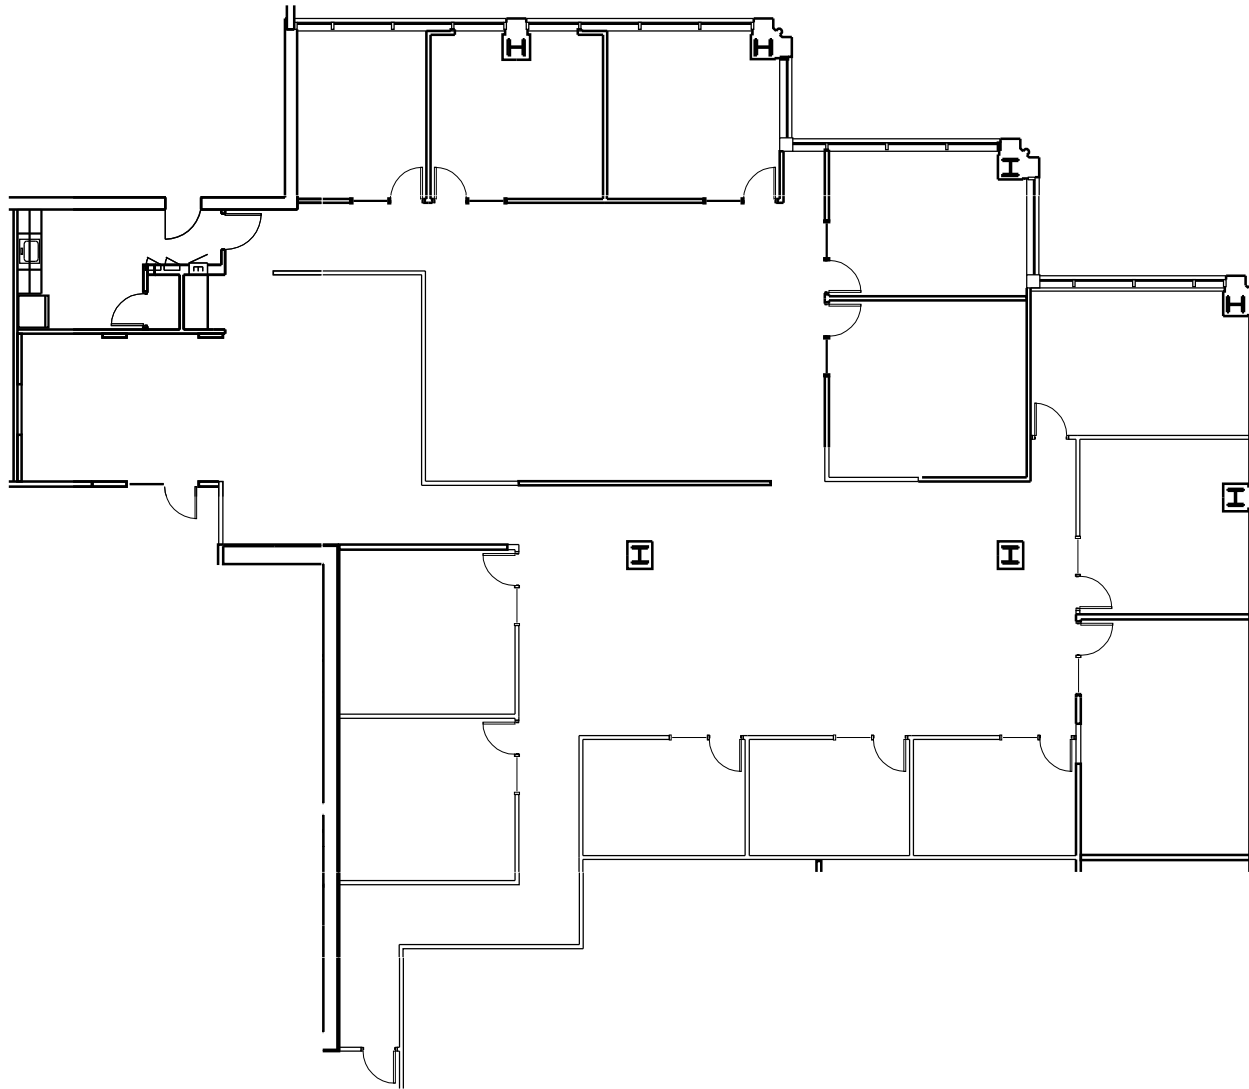

## Suite 2930 Floor Plan - 6,938 RSF

Scale: 1/16"=1'-0"

v1.2

Key Plan

studio **3** design

312-635-6500