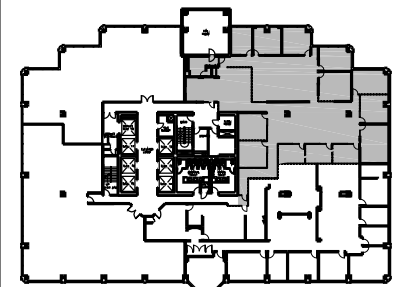

## Suite 2930 Floor Plan - 6,938 RSF

Scale: 1/16"=1'-0"

v1.2

Key Plan

studio **3** design

312-635-6500