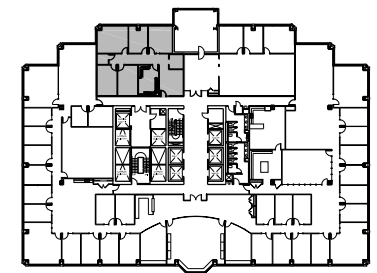

10 South LaSalle
Chicago, Illinois

10 South LaSalle
Owner, LLC.

Contact:

Mark Bâby
312-448-6220
mark.baby@streamrealty.com

Ben Cleveland
312-448-6221
ben.cleveland@streamrealty.com

Key Plan

Suite 1950 Floor Plan - 2,093 RSF

Scale: 1/8" = 1'-0"

v 1.1

studio **3** design
312-635-6500