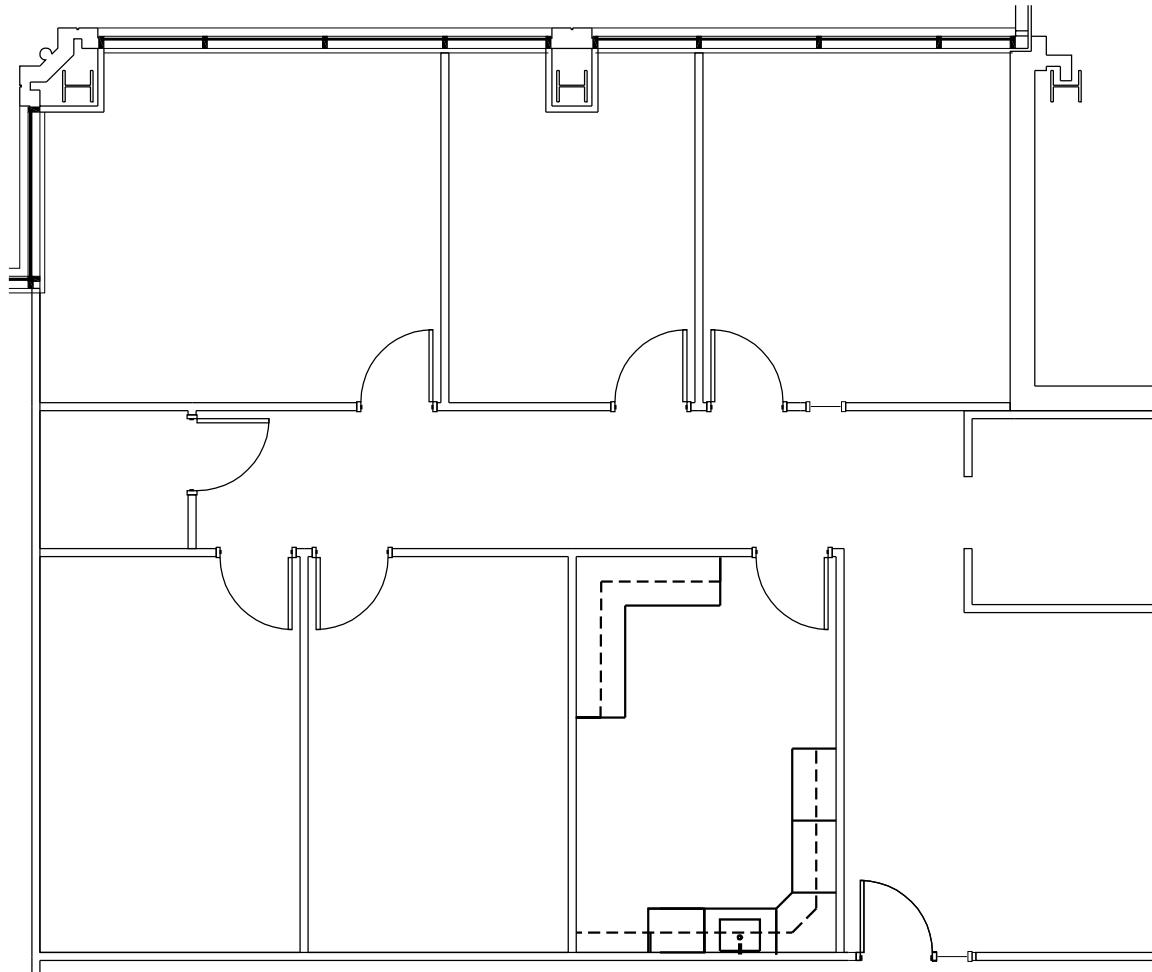

10 South LaSalle
Chicago, Illinois

10 South LaSalle
Owner, LLC.

Contact:

Mark Bâby
312-448-6220
mark.baby@streamrealty.com

Ben Cleveland
312-448-6221
ben.cleveland@streamrealty.com

Key Plan

Suite 1950 Floor Plan - 2,093 RSF

Scale: 1/8" = 1'-0"

v 1.1

studio **3** design
312-635-6500