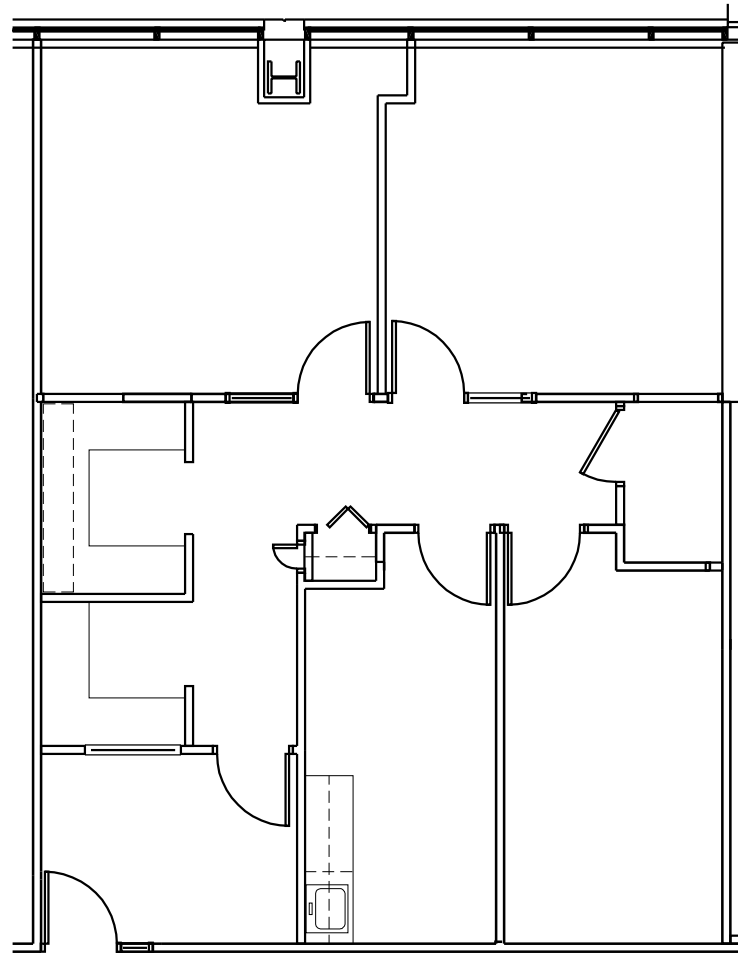

10 South LaSalle
Chicago, Illinois

10 South LaSalle
Owner, LLC.

Contact:

Mark Bâby
312-448-6220
mark.baby@streamrealty.com

Ben Cleveland
312-448-6221
ben.cleveland@streamrealty.com

Key Plan

Suite 1230 Floor Plan - 1,355 RSF

Scale: 1/8" = 1'-0"

v1.1

studio **3** design
312-635-6500
312-635-6500