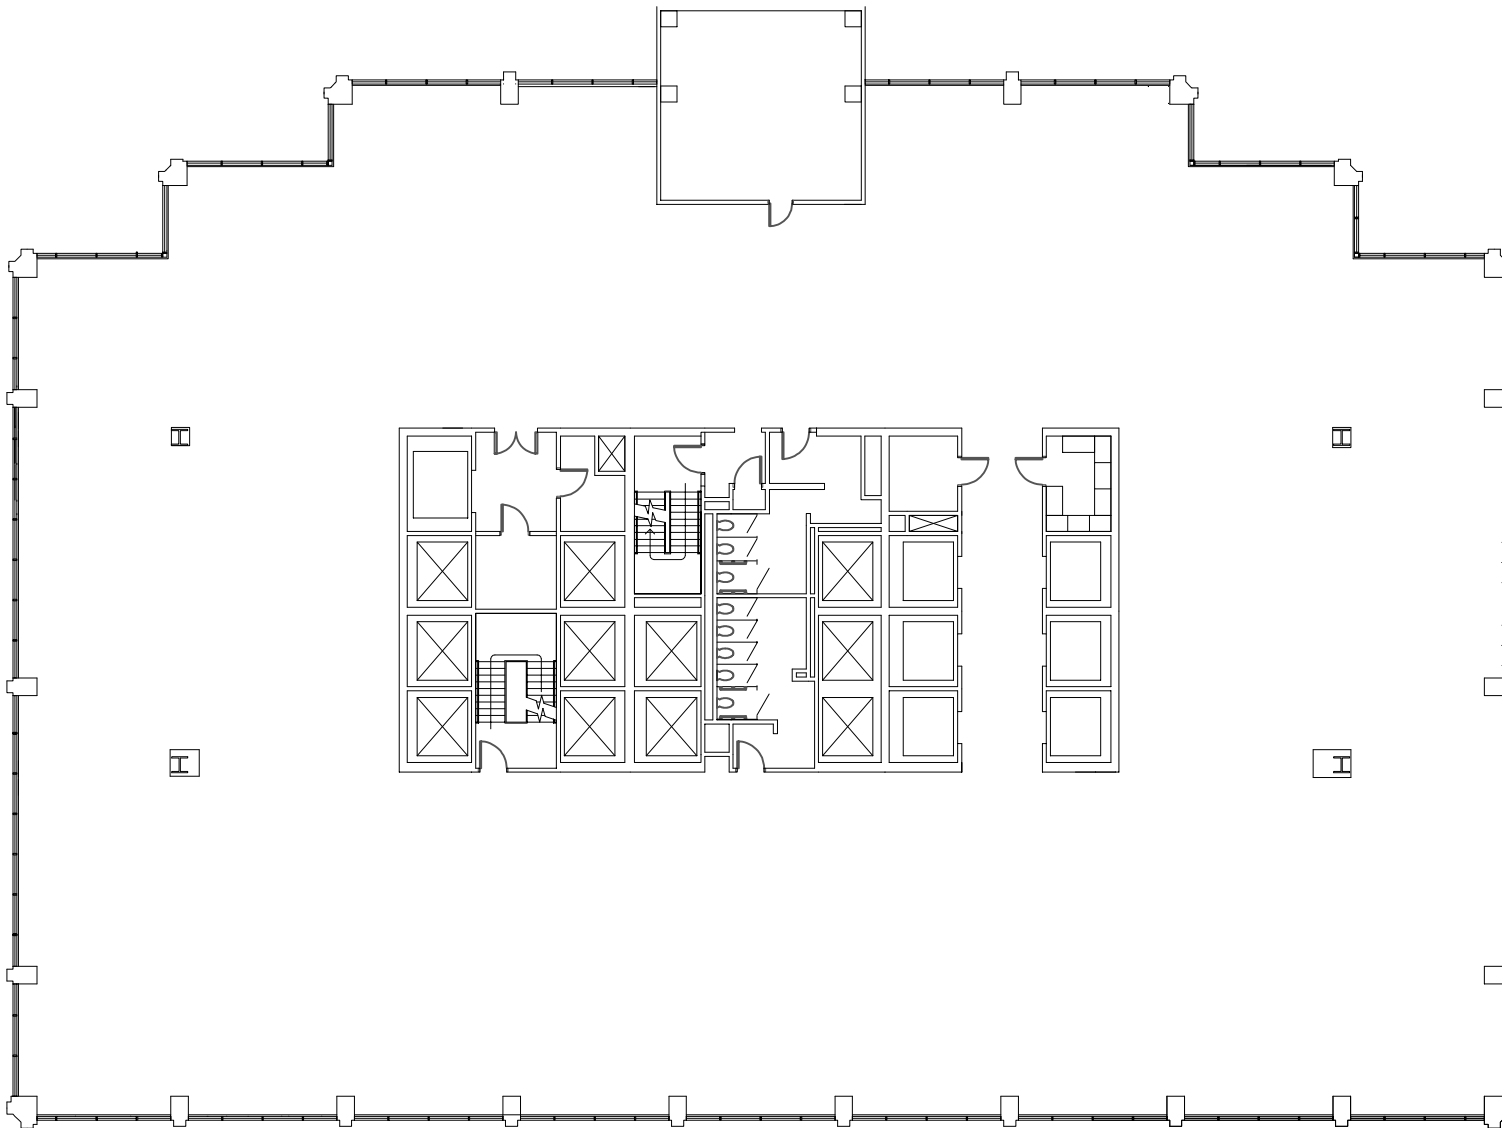

10 South LaSalle

Chicago, Illinois

10 South LaSalle
Owner, LLC.

Contact:

Mark Bâby
312-448-6220
mark.baby@streamrealty.com

Ben Cleveland
312-448-6221
ben.cleveland@streamrealty.com

Level 8 Floor Plan - 22,231 RSF

Scale: N.T.S.

v1.2

studio  design
312-635-6500