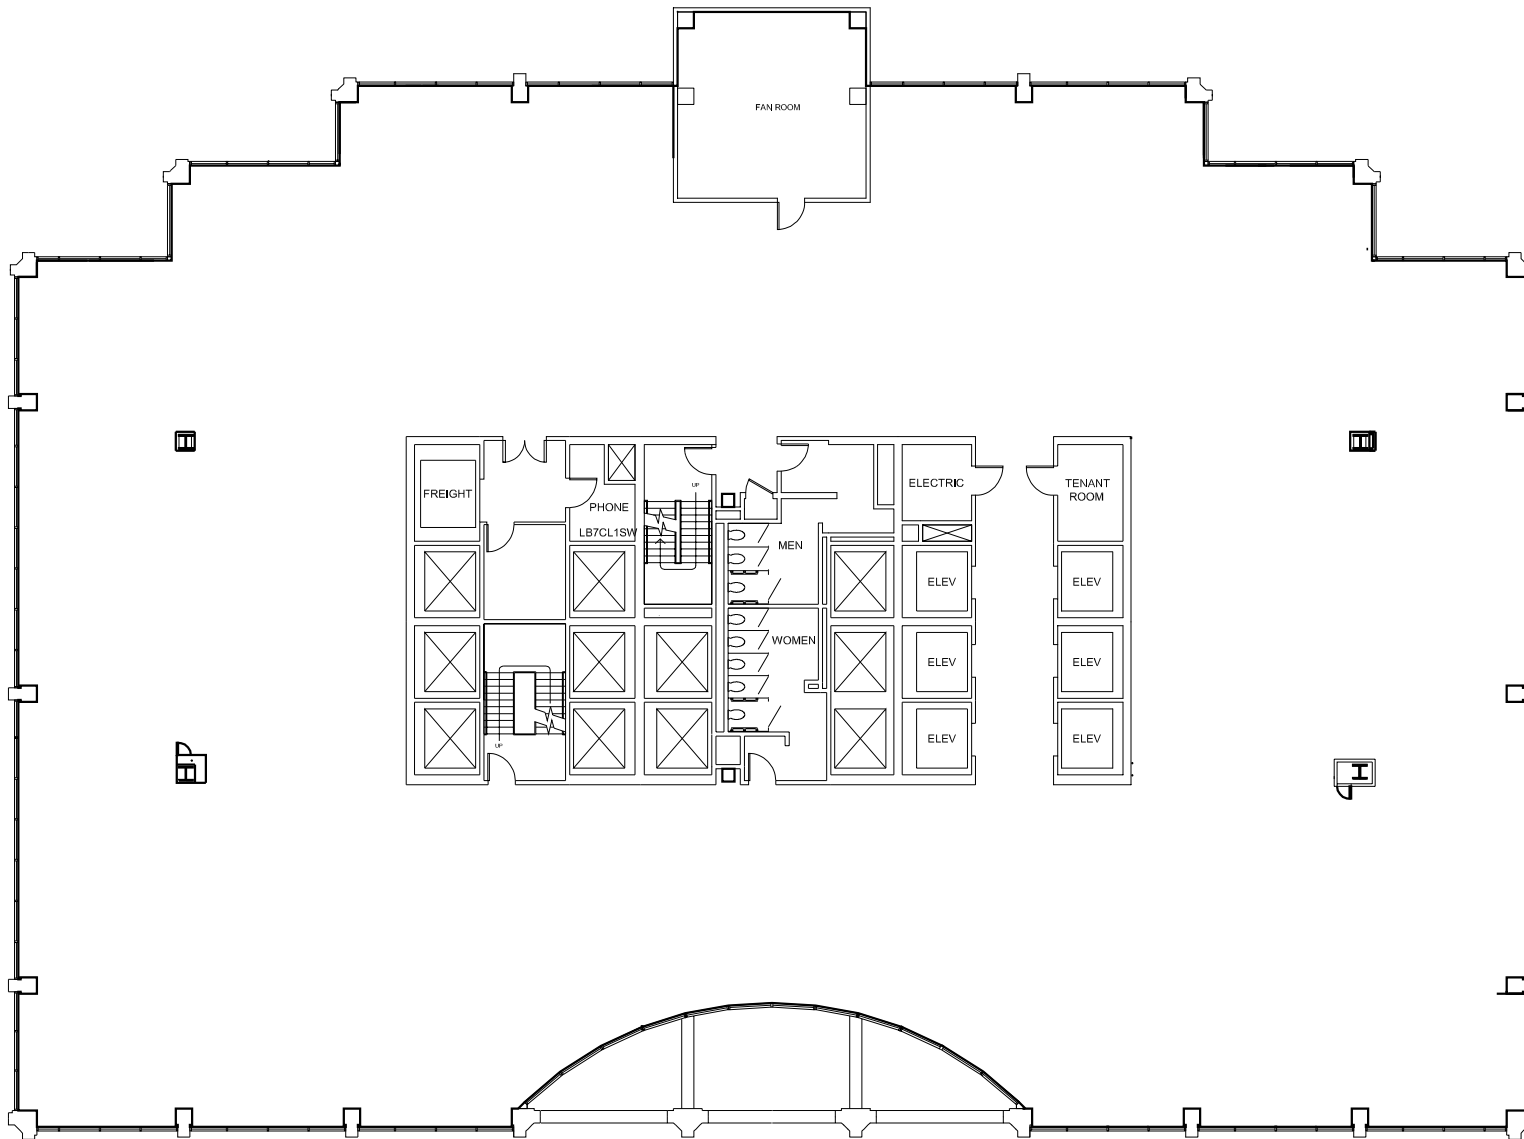

**10 South LaSalle**  
Chicago, Illinois

10 South LaSalle  
Owner, LLC.

Contact:

Mark Bâby  
312-448-6220  
mark.baby@streamrealty.com

Ben Cleveland  
312-448-6221  
ben.cleveland@streamrealty.com

**Level 7 Floor Plan - 21,393 RSF**

Scale: N.T.S.

v1.2

studio **3** design  
312-635-6500