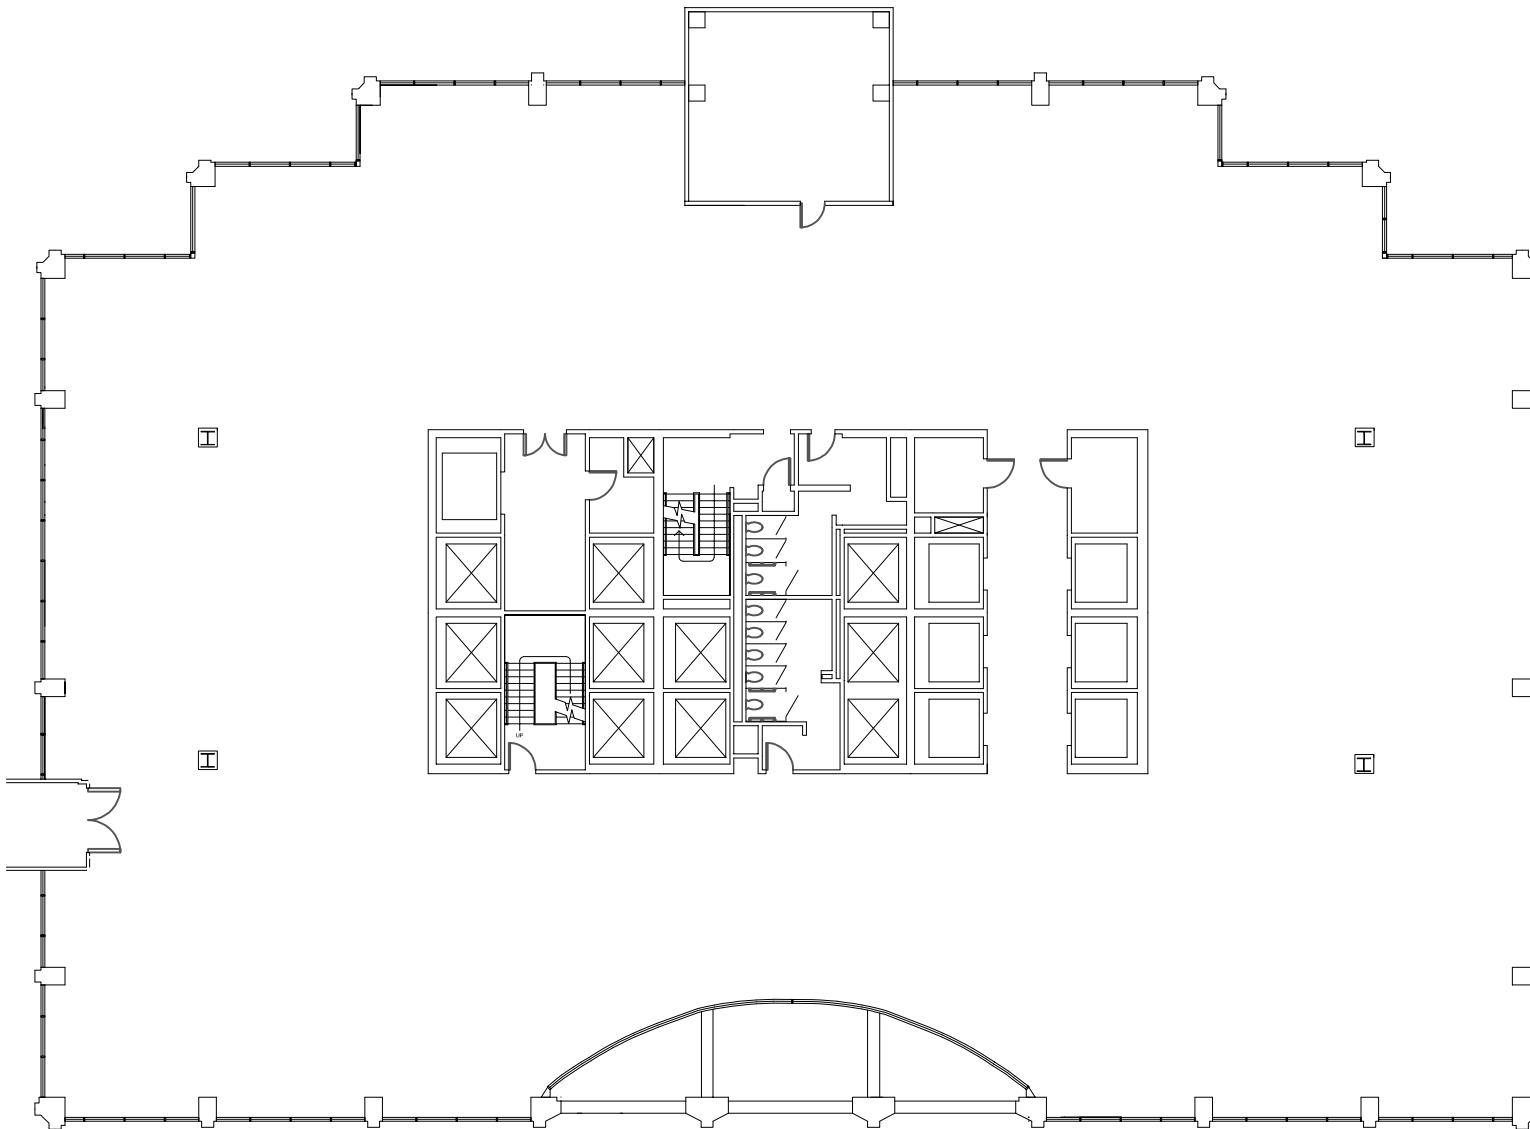

10 South LaSalle

Chicago, Illinois

10 South LaSalle
Owner, LLC.

Contact:

Mark Bâby
312-448-6220
mark.baby@streamrealty.com

Ben Cleveland
312-448-6221
ben.cleveland@streamrealty.com

Level 6 Floor Plan - 21,490 RSF

Scale: N.T.S.

v1.2

studio  design
312-635-6500