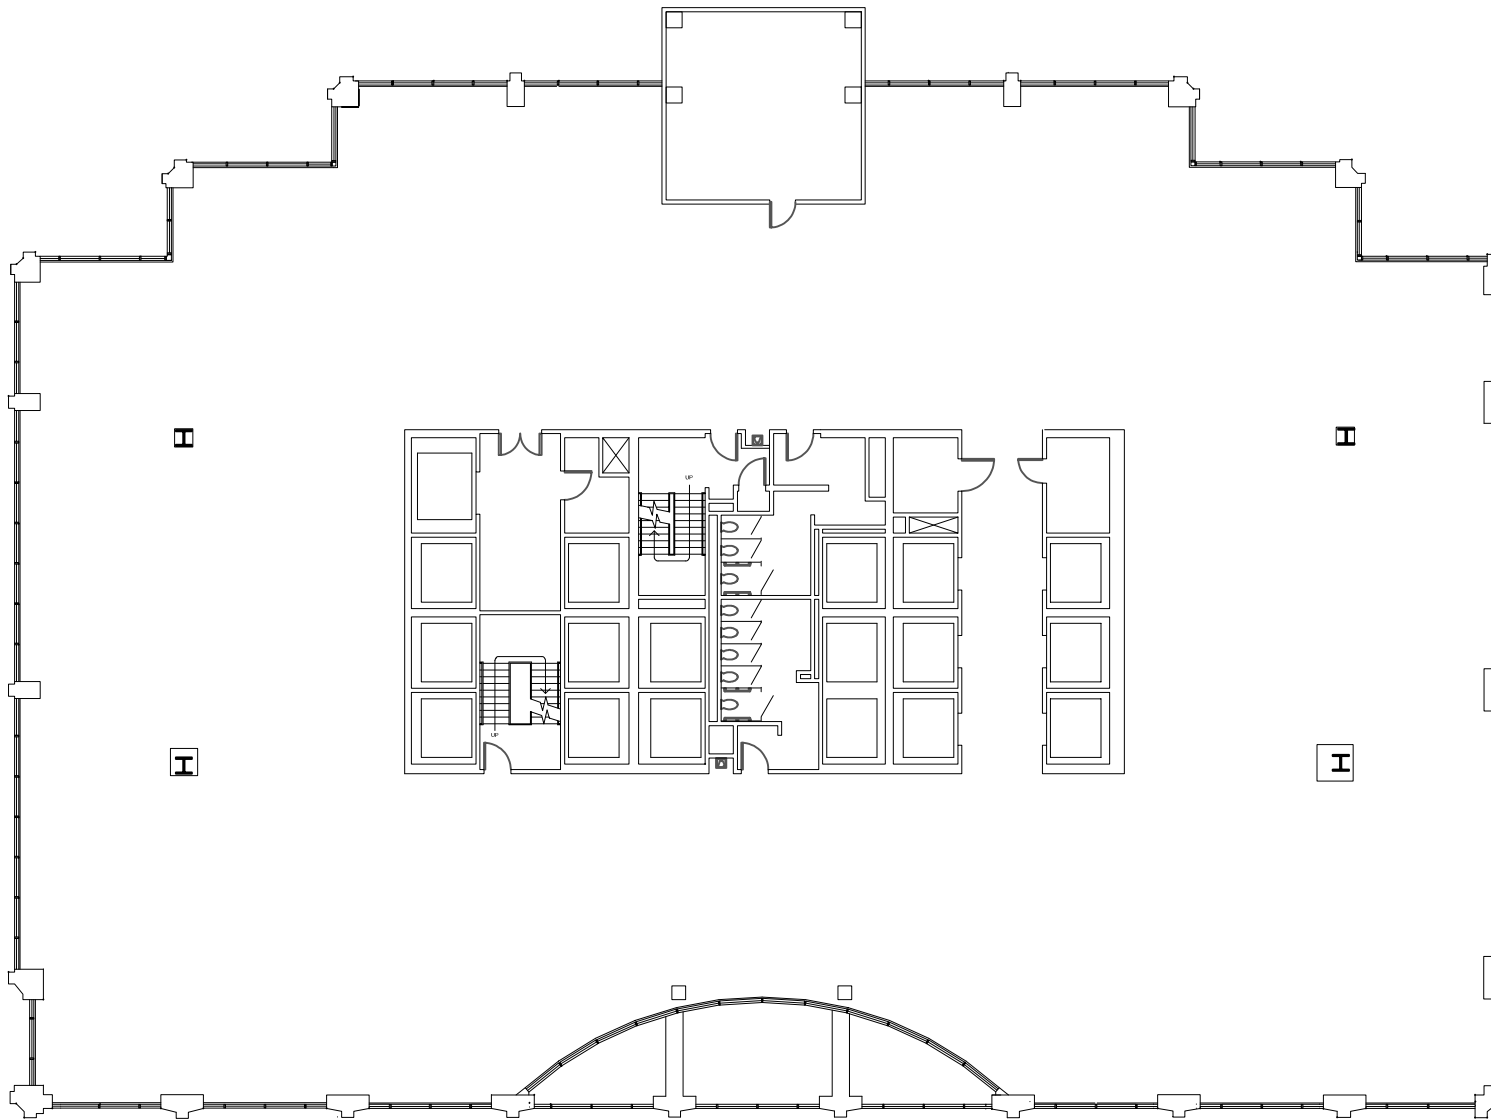

10 South LaSalle

Chicago, Illinois

10 South LaSalle
Owner, LLC.

Contact:

Mark Bâby
312-448-6220
mark.baby@streamrealty.com

Ben Cleveland
312-448-6221
ben.cleveland@streamrealty.com

Level 5 Floor Plan - 21,488 RSF

Scale: N.T.S.

v1.2

studio **3** design
312-635-6500